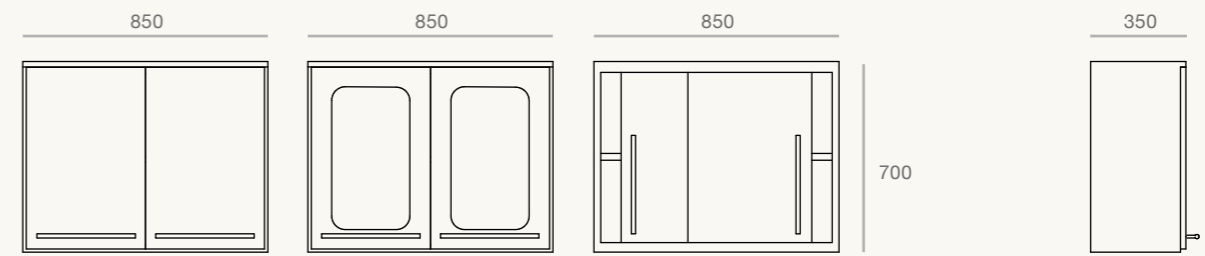

Wall Cabinet

Mobile Cabinet

Sink Cabinet

BE
SPO
KE

Wall Bench

Island Bench

- 01 Pastel Green Satin
- 02 Ocean Blue Satin
- 03 Light Blue Satin
- 04 Traffic Red Satin
- 05 Yellow Orange Satin
- 06 Yellow Satin
- 07 Emerald Green Satin
- 00 Black Sandtex Texture