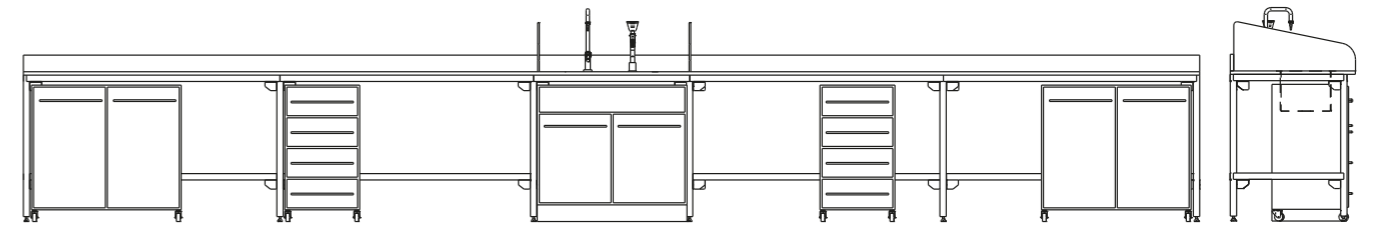

Wall Cabinet

Mobile Cabinet

Sink Cabinet

BE
SPO
KE

Wall Bench

Island Bench

- 01 Pastel Green Satin
- 02 Ocean Blue Satin
- 03 Light Blue Satin
- 04 Traffic Red Satin
- 05 Yellow Orange Satin
- 06 Yellow Satin
- 07 Emerald Green Satin
- 00 Black Sandtex Texture