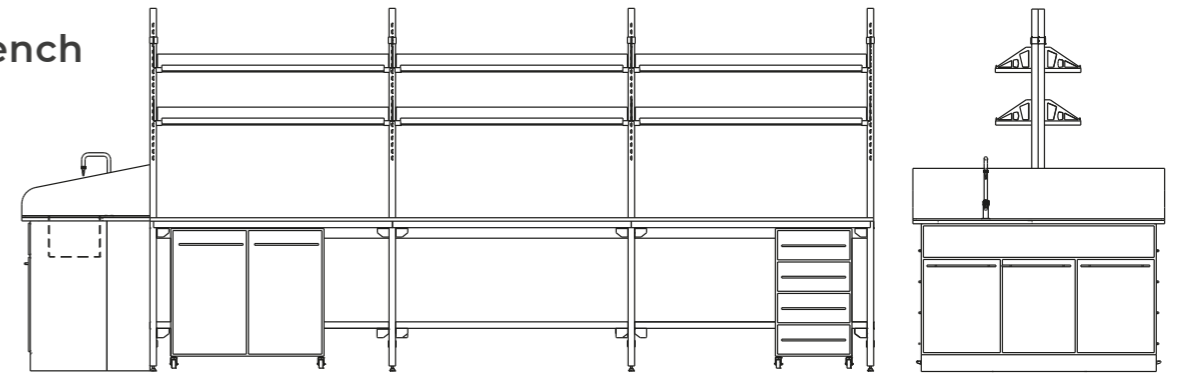

Wall Cabinet

Mobile Cabinet

Sink Cabinet

BE
SPO
KE

Wall Bench

Island Bench

- 01 Pastel Green Satin
- 02 Ocean Blue Satin
- 03 Light Blue Satin
- 04 Traffic Red Satin
- 05 Yellow Orange Satin
- 06 Yellow Satin
- 07 Emerald Green Satin
- 00 Black Sandtex Texture