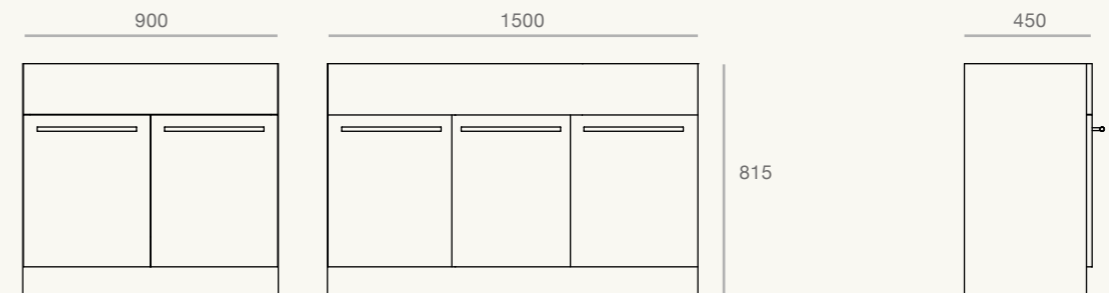

Wall Cabinet

Mobile Cabinet

Sink Cabinet

BE
SPO
KE

Wall Bench

Island Bench

- 01 Pastel Green Satin
- 02 Ocean Blue Satin
- 03 Light Blue Satin
- 04 Traffic Red Satin
- 05 Yellow Orange Satin
- 06 Yellow Satin
- 07 Emerald Green Satin
- 00 Black Sandtex Texture