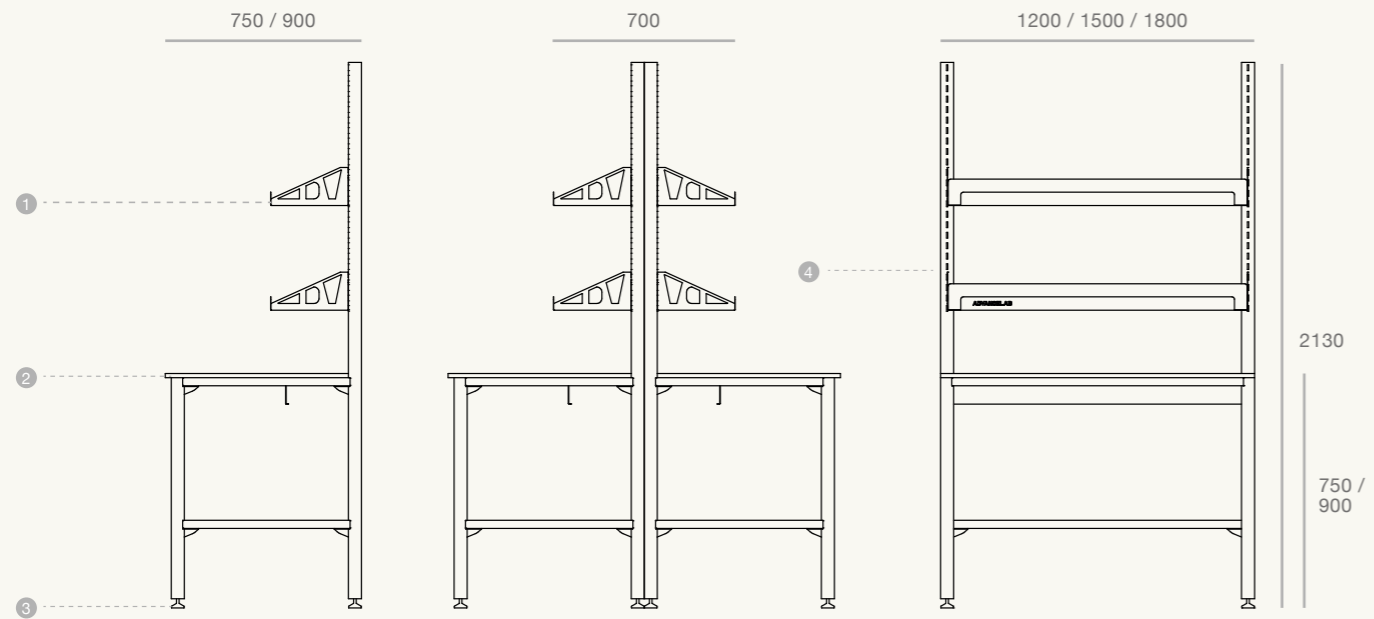

URBANO

BY ADVANCELAB

URBANO
BY ADVANCELAB

Flexible Progressive
Modern **Innovative**
Dynamic **Modular** Practical

Laboratories don't need to be boring

by **ADVANCELAB**

Cut Sheet

- 01 Adjustable Shelf
- 02 Table Top
- 03 Adjustable Feet
- 04 Up Right Post

Wall Cabinet

Mobile Cabinet

Sink Cabinet

BE
SPO
KE

Wall Bench

Island Bench

- 01 Pastel Green Satin
- 02 Ocean Blue Satin
- 03 Light Blue Satin
- 04 Traffic Red Satin
- 05 Yellow Orange Satin
- 06 Yellow Satin
- 07 Emerald Green Satin
- 00 Black Sandtex Texture