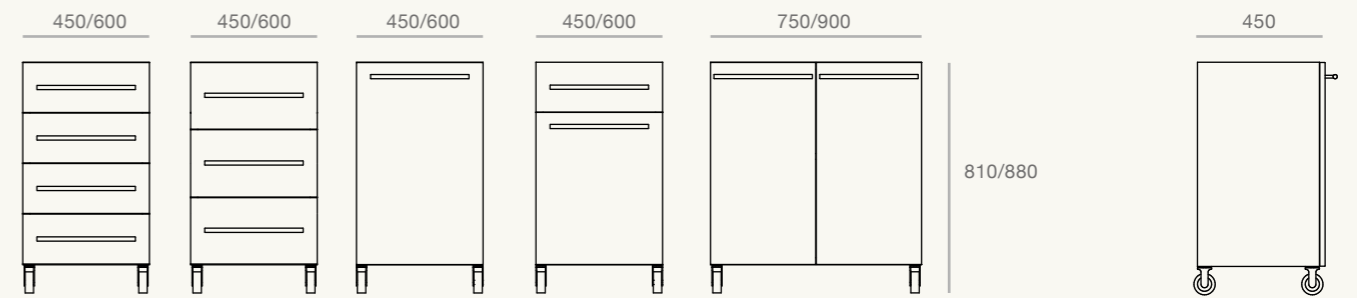

URBANO

BY ADVANCELAB

URBANO
BY ADVANCELAB

Flexible Progressive
Modern **Innovative**
Dynamic **Modular** Practical

Laboratories don't need to be boring

by **ADVANCELAB**

Cut Sheet

- 01 Adjustable Shelf
- 02 Table Top
- 03 Adjustable Feet
- 04 Up Right Post

Wall Cabinet

Mobile Cabinet

Sink Cabinet

BE
SPO
KE

Wall Bench

Island Bench

- 01 Pastel Green Satin
- 02 Ocean Blue Satin
- 03 Light Blue Satin
- 04 Traffic Red Satin
- 05 Yellow Orange Satin
- 06 Yellow Satin
- 07 Emerald Green Satin
- 00 Black Sandtex Texture